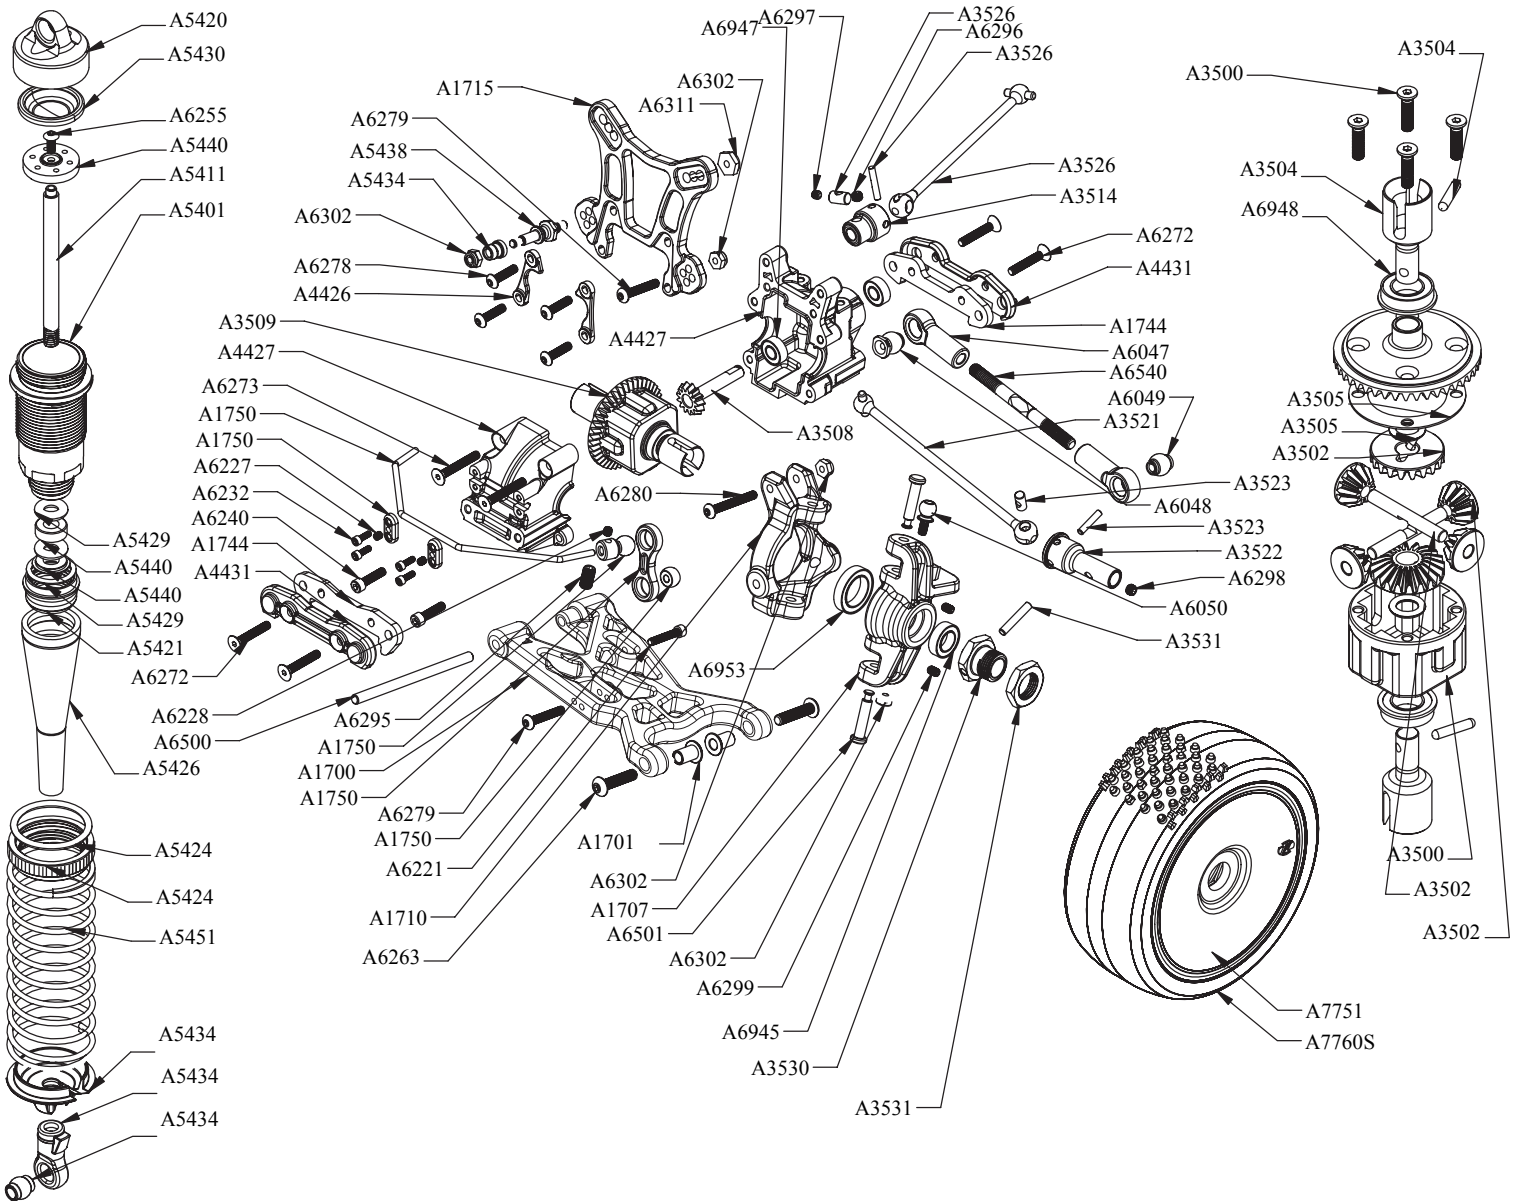

EIGHT

LOSA6221	4-40 x 5/8" Caphead Screws (10)	$1.50	LOSA6280	5-40 x 1" BH Screws (4)	$2.50
LOSA6227	4-40 Hardened Set Screws	$1.80	LOSA6295	10-32 x 3/8" Oval Point Set Screws (4)	$3.00
LOSA6228	5-40 Hardened Set Screws	$1.80	LOSA6296	8-32 x 1/8" Flat Point Set Screws (8)	$3.00
LOSA6232	2-56 x 1/4" Caphead Screws (10)	$2.50	LOSA6297	5-40 x 1/8" Flat Point Set Screws (8)	$2.50
LOSA6240	5-40 x 1/2" Caphead Screws (10)	$2.50	LOSA6298	8-32 x 1/8" Cup Point Set Screws (8)	$2.50
LOSA6254	2-56 x 1/2" Caphead Screws (10)	$2.50	LOSA6299	5-40 x 1/8" Cup Point Set Screws (8)	$2.50
LOSA6255	2-56 x 1/4" Button Head Screws (10)	$2.50	LOSA6302	5-40 Lock Nuts - Steel	$1.25
LOSA6256	4-40 x 1/2" Button Head Screws (10)	$1.50	LOSA6306	4-40 Aluminum Mini Nuts	$3.50
LOSA6262	8-32 x 1/2" FH Screws (10)	$2.50	LOSA6311	8-32 Steel Lock Nuts (10)	$2.00
LOSA6263	8-32 x 3/4" BH Screws (10)	$2.50	LOSA6350	#4 and 1/8" Hardened Washers	$2.50
LOSA6264	8-32 x 3/8" FH Screws (10)	$2.50	LOSA6351	#8 Countersink Washers (8)	$4.00
LOSA6270	5-40 x 3/8" FH Screws (10)	$2.50	LOSA6500	Hinge Pins 4 x 66mm TiN (2)	$11.00
LOSA6271	5-40 x 1/2" FH Screws (10)	$2.50	LOSA6501	Hinge Pins 4 x 21mm TiN	$8.50
LOSA6272	5-40 x 3/4" FH Screws (10)	$3.00	LOSA6502	Hinge Pin Studs (2)	$4.50
LOSA6273	5-40 x 7/8" FH Screws (4)	$3.50	LOSA6540	Turnbuckles 5mm x 60mm w/ends	$7.00
LOSA6274	5-40 x 1" FH Screws (2)	$4.00	LOSA6541	Turnbuckles 5mm x 68mm w/ends	$7.00
LOSA6277	5-40 x 3/8" BH Screws (8)	$4.00	LOSA6542	Turnbuckles 4mm x 60mm w/ends	$6.50
LOSA6278	5-40 x 1/2" BH Screws (8)	$4.00	LOSA6945	8x14x4 Rubber Sealed BB	$11.99
LOSA6279	5-40 x 3/4" BH Screws (8)	$4.00	LOSA6946	6x10x3 Rubber Sealed BB	$11.99