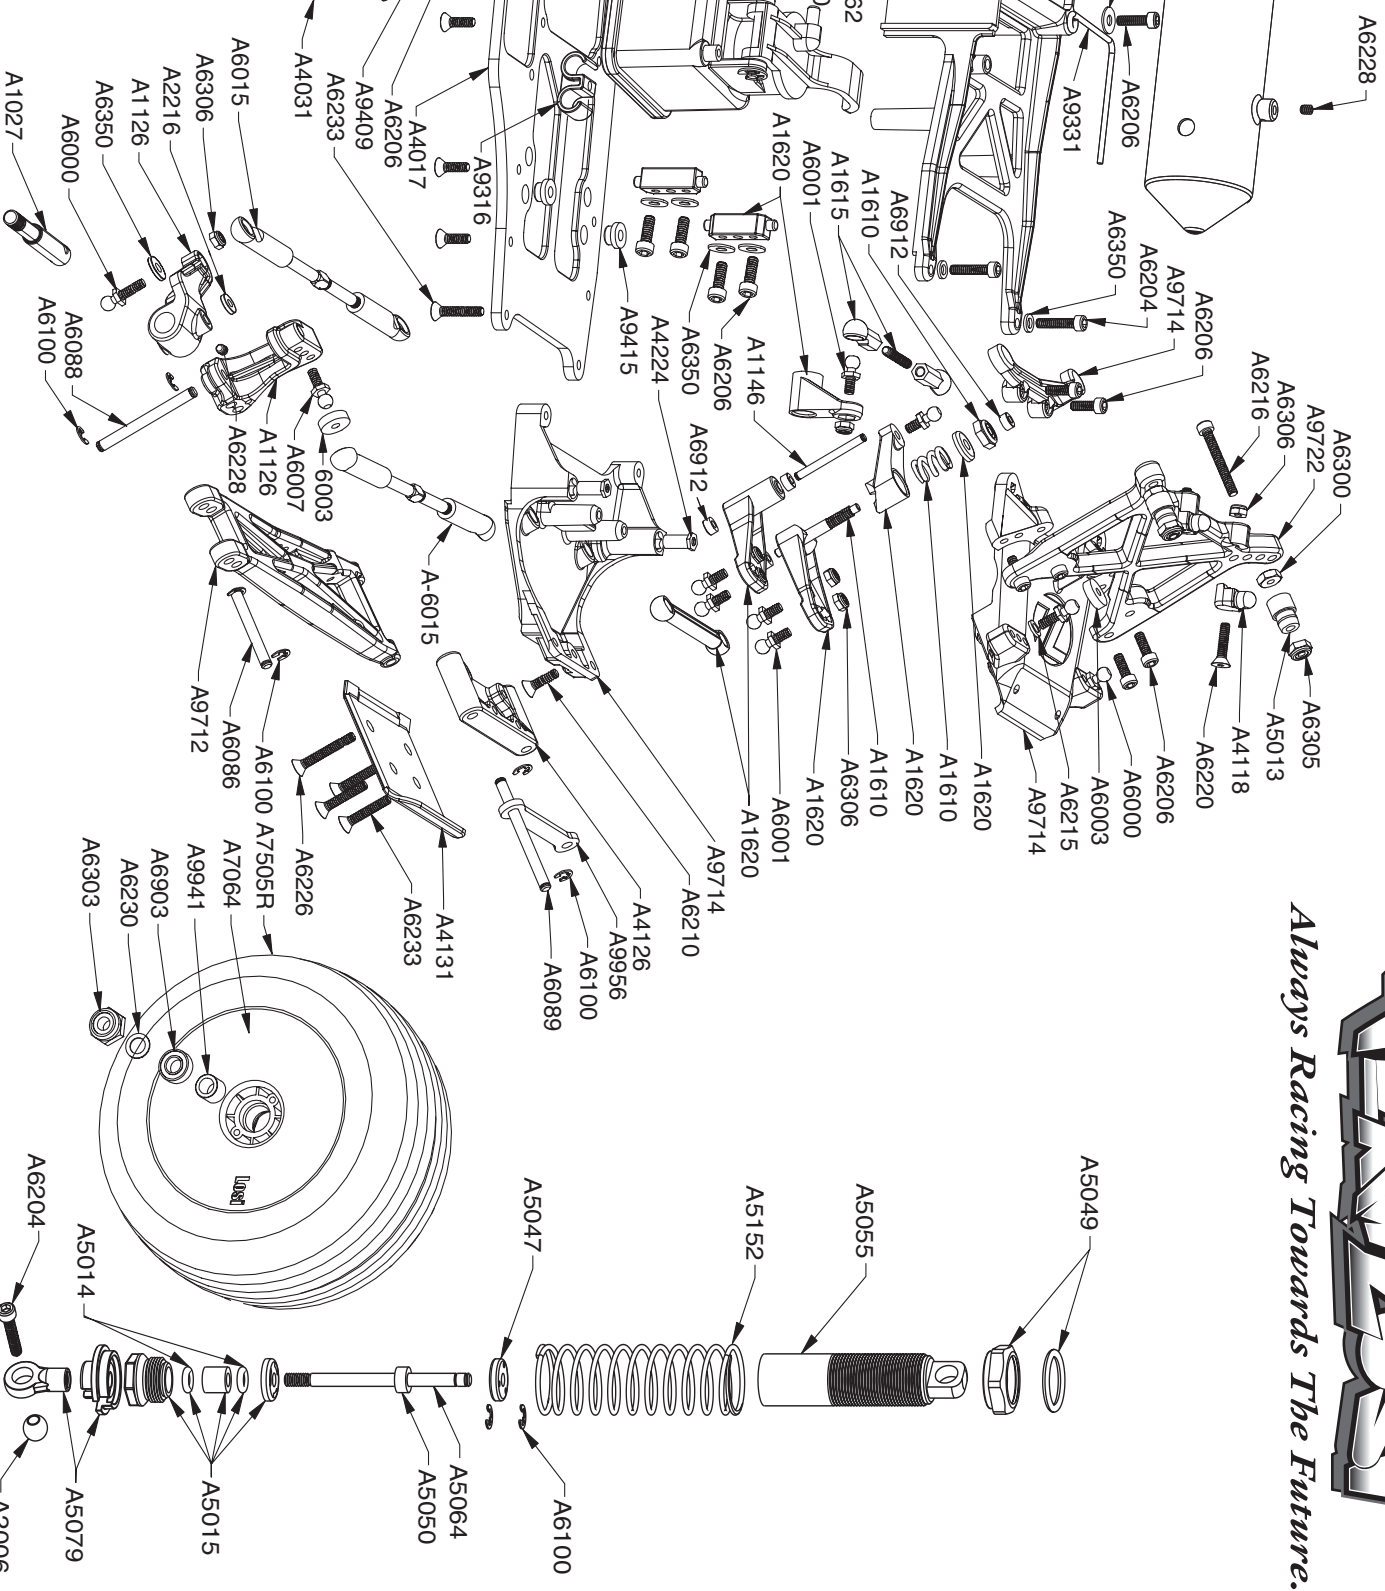

A9332	Tuned Pipe -Drake Edition	$27.95	A9412	Aluminum Brake Clips - Hard Anodized	$9.00
A9337	Engine Mount Set w/ Hardware - Hard Anodized	$14.00	A9413	Disk Brake Rotor	$4.00
A9347	Exhaust Manifold for Rear Ext (non-P.S.)	$14.00	A9415	Servo Mounts, Arms, & Switch Mount	$4.50
A9362	Machined Teflon™ Clutch Shoes w/ Spring	$9.00	A9712	Graphite Front Suspension Arms, VLA	$12.00
A9363	Clutch Spring	$3.00	A9714	Graphite Kickplate, Bulkhead, & Brace	$16.00
A9369	Clutch Nut	$4.00	A9722	Graphite Front Shock Tower	$9.95
A9370	Clutch Nut Clips	$1.50	A9815	Graphite Rear Suspension Arms VLA	$13.99
A9372	Flywheel w/ Pins	$8.00	A9816	Aluminum Rear Quick Change Hub Set	$39.99
A9375	Flywheel Pins/Screws	$3.00	A9824	Graphite Rear Shock Tower	$11.50
A9376	Flywheel Coller w/ Shimms	$3.00	A9931	Aluminum Slipper Shaft	$13.95
A9381	18 Tooth Clutch Bell - Machine Cut	$9.50	A9834	Graphite Rear Pivot Block	$6.00
A9409	Throttle Return Spring & Eyelet	$3.00	A9941	Bearing Spacer/Wheel Washer	$9.95
A9410	Throttle/ Brake Linkage Set	$11.00	A9956	Alum. Front Hinge Pin Brace- Hard Anodized	$3.50
A9411	Disk Brake Rebuild Kit	$9.00	A9962	Graphite Chassis Brace	$17.00