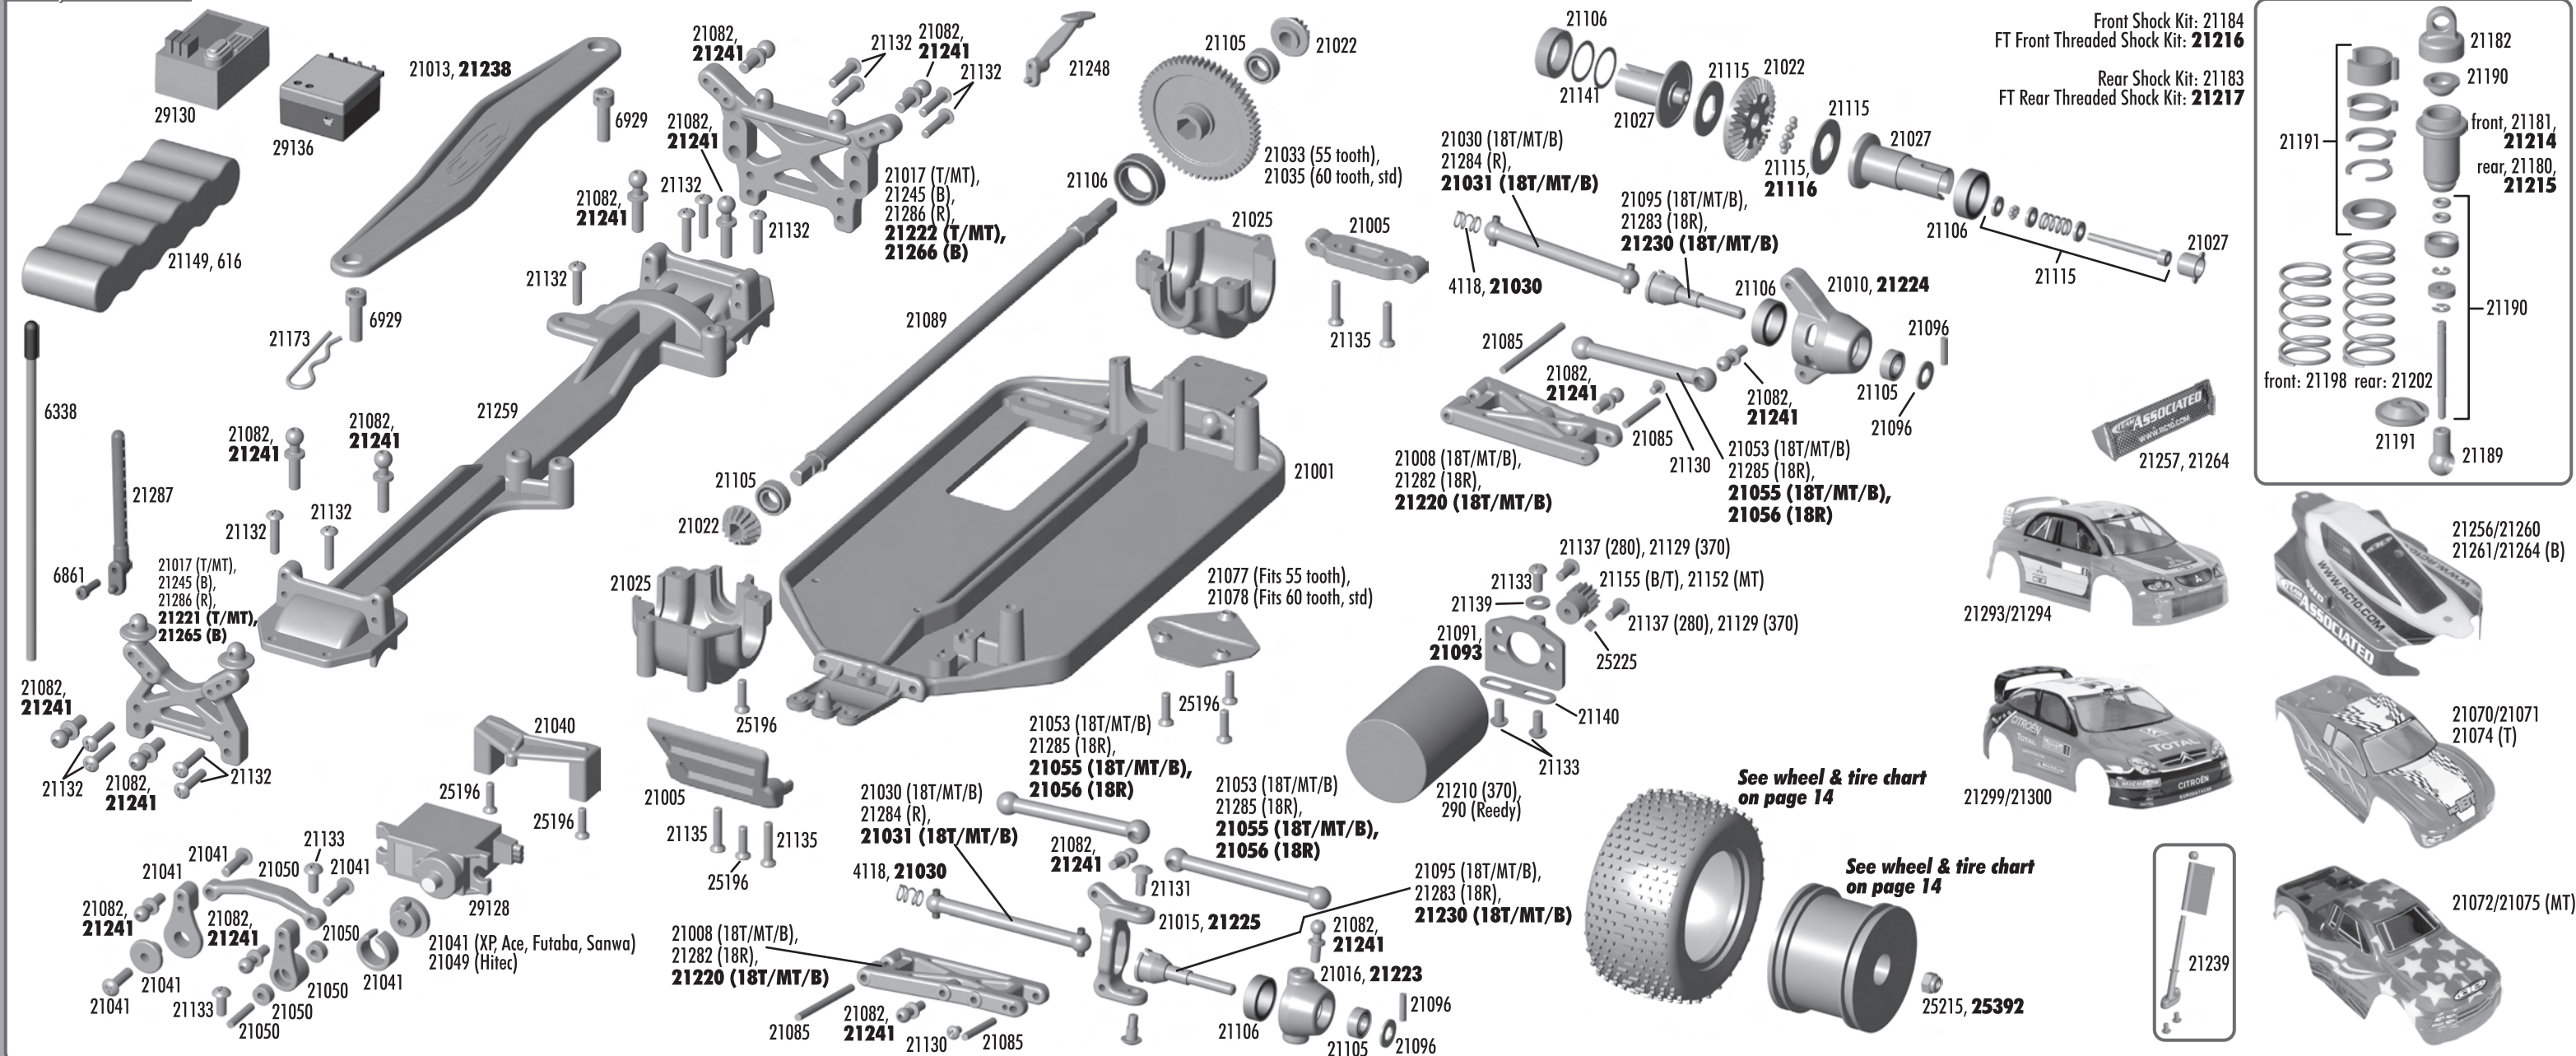

Exploded View

Parts List

4118	.014 Spring (Dogbone Spring)	Pr.	21053	Suspension Linkage (T/MT/B)	Set	21131	M2.5 x 3 BHPS	4	21182	Shock Caps	4	21282	Suspension Arms (R)	Set
6338	Antenna Tube & Cap	1	21069	Body Decal Sheet & Window Mask (T/MT)	Set	21132	M2 x 9 BHPS	20	21183	Shock Kit, rear	Pr.	21283	Stub Axles (R)	2
21001	Chassis	1	21070	Truck Painted Body, blue, with decals (T/MT)	1	21133	M2.5 x 6 BHPS	20	21184	Shock Kit, front	Pr.	21284	Dogbones & Springs (R)	Set
21005	Arm Mount, front & rear	Set	21071	Truck Painted Body, red, with decals (T/MT)	1	21134	M2.5 x 9 BHPS	20	21189	Ballcup, short, for shocks	12	21285	Suspension Linkage (R)	Set
21008	Suspension Arm (T/MT/B)	Pr.	21072	MT Flag Body, with decals (T/MT)	1	21135	M2 x 12 FHPS	20	21190	Shock Rebuild Kit, rebuilds 4 shocks	Set	21286	Shock Towers, front & rear (R)	Pr.
21010	Rear Hub Carrier	2	21074	Truck Clear Body, w/decals/window mask (T/MT)	1	21137	M2.5 x 4 BHPS	20	21191	Shock Accessories	Set	21287	Body Mounts (R)	4
21013	Battery Brace, 4 cell, 5/6 cell	Set	21075	MT Clear Body, w/decals/window mask (T/MT)	1	21139	M2.5 Washers	20	21197	Shock Spring, front, silver, 2.55 lb/in	Pr.	21293	Painted Mitsubishi Lancer Body	1
21015	Caster Block, left or right	2	21076	MT Decal Sheet & Window Masks	1	21140	Motor Mount Plate	2	21198	Shock Spring, front, blue, 3.0 lb/in	Pr.	21294	Clear Mitsubishi Lancer Body, decals/window masks	1
21016	Steering Block	2	21077	Chassis Gear Cover - 55t	1	21141	Diff Shims	4	21199	Shock Spring, front, gold, 3.45 lb/in	Pr.	21297	Painted Kamino Body	1
21017	Shock Towers, front & rear (T/MT)	Pr.	21078	Chassis Gear Cover - 60t, std	1	21146	Screw Set	Set	21201	Shock Spring, rear, silver, 1.64 lb/in	Pr.	21298	Clear Kamino Body, decals/window masks	1
21022	Differential & Input Gear	Set	21082	Ballstud Set	Set	21152	Pinion Gear, 10t (MT kit)	1	21202	Shock Shaft, rear, blue, 1.90 lb/in	Pr.	21299	Painted Citroen Xsara Body	1
21024	Complete Differential Kit	1	21085	Hingepin Set	Set	21153	Pinion Gear, 12t	1	21203	Shock Spring, rear, gold, 2.35 lb/in	Pr.	21300	Clear Citroen Xsara Body, decals/window masks	1
21025	Gearbox Cases	2	21089	Main Driveshaft	1	21154	Pinion Gear, 13t	1	21239	Flag Kit	1	25180	M3 x 8 BHPS	20
21027	Differential Outdrives, long & short	Set	21091	Motor Mount	1	21155	Pinion Gear, 14t (B/T Kit)	1	21245	Shock Tower, front & rear (B)	1	25196	M2 x 8 FHPS	20
21030	Dogbones & Springs (T/MT/B)	Set	21095	Stub Axles (T/MT/B)	2	21156	Pinion Gear, 15t	1	21248	Wing Mount (B)	2	25215	M3 Locknuts	20
21033	Spur Gear/Drive Cup, 55t	1	21096	Stub Axle Pins & Spacers	Set	21158	Pinion Gear, 16t	1	21256	Buggy Clear Body, Wing & Dirt Deflectors (B)	Set	25225	M3 x 3 Setscrews	20
21035	Spur Gear/Drive Cup, 60t, std	1	21105	Bearing, 4 x 8 x 3	2	21159	Pinion Gear, 17t	1	21257	Buggy Clear Wing & Dirt Deflectors (B)	Set			
21040	Servo Mount	1	21106	Bearing, 8 x 12 x 3.5, rubber sealed	2	21160	Pinion Gear, 18t	1	21258	Buggy Decal Sheet & Window Mask (B)	1			
21041	Servo Saver, XP, Ace, Futaba, Sanwa	Set	21107	Bearing Set	Set	21157	Pinion Gear, 11t	1	21259	Top Plate	1			
21049	Servo Saver, Hitec HS-56	Set	21115	Differential Rebuild Kit	1	21173	Body Clips	12	21260	Buggy Painted Body, Red, with decals (B)	1			
21050	Steering Bellcrank Parts	Set	21129	M3 x 5 BHPS	20	21180	Shock Body, rear	Pr.	21261	Buggy Painted Body, Orange, with decals (B)	1			
21052	Turnbuckle Set, steel, with ballcups	Set	21130	M2 x 3 BHPS	20	21181	Shock Body, front	Pr.	21264	Buggy Graphite-Pattern Wing/Dirt Deflectors (B)	Set			